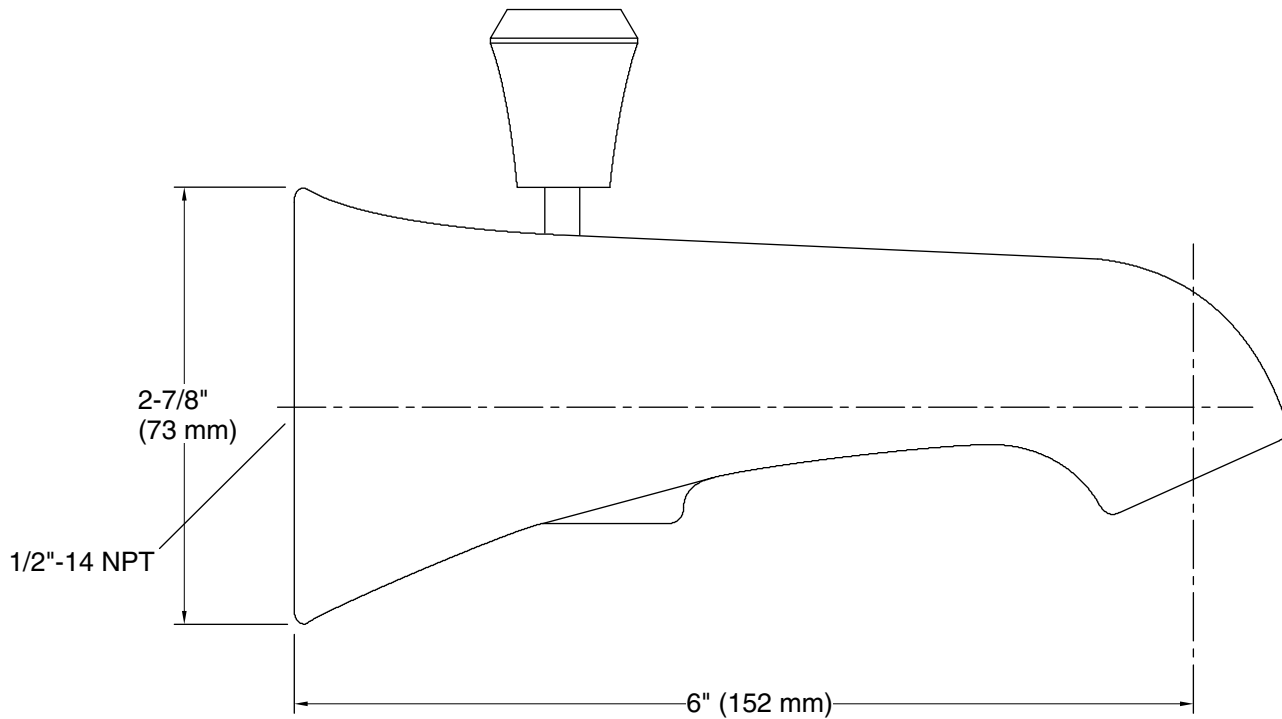

Technical Information

All product dimensions are nominal.

Notes

Install this product according to the installation guide.